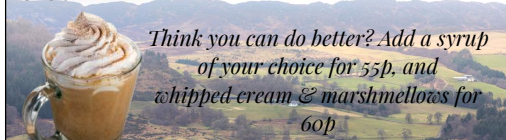

THYME DELI & BISTRO

Loyalty has
Its rewards...
Your 10th
Hot drink is
Always on us!

Ask for your stamp card today...

COFFEE

*Add 30p for alternative milks: Oat Milk,
Almond Milk, Soy Milk*

Espresso (Our standard shot is a Double)	£3.25
Flat White	£3.45
Latte	£3.45
Cappuccino	£3.45
Americano	£3.45
Mocha	£3.75
<i>Add Syrup: Hazel, Vanilla, Pumpkin Spice, Caramel, Maple Spice, Chai...</i>	+55p
Hot Chocolate	£3.20
<i>Add Whipped Cream & Marshmallow</i>	+60p
Affogato - Espresso with a scoop of Perthshire dairy ice cream	£5.25
Liqueur Coffee - Latte with a shot of Dewar's 'double-aged' blended Scotch Whisky	£8.50

SOMETHING SEASONAL?

Mulled Spiced Apple Juice, served deliciously warm	£3.95
Seasonal Latte, whipped cream	£4.25

Think you can do better? Add a syrup of your choice for 55p, and whipped cream & marshmallows for 60p